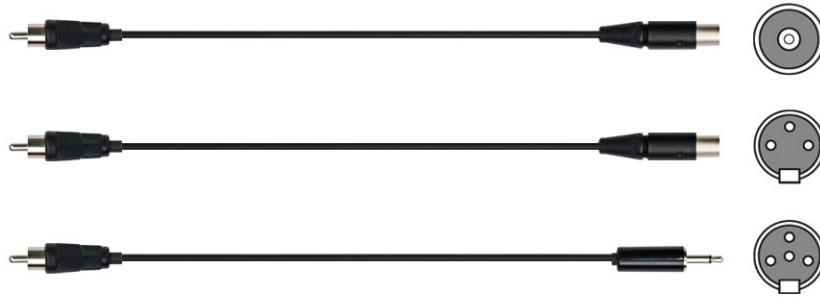

Catchbox Pro adapter cables

Catchbox Pro includes a set of 3 different adapter cables to accommodate different transmitters with different pinouts. Specific models from popular transmitter brands such as Shure, Sennheiser and AKG can be used with these cables. Adapter cables with other type of pinouts can be manufactured per request. For suitable transmitters, see the list below.

- Supported. Cable in the package**
- Supported. Cable on request**

SHURE

ULXD1

QLXD1

UR1M

MXW1 (Microflex)

SENNHEISER

SK 100 G3 (Evolution Wireless G3 series)