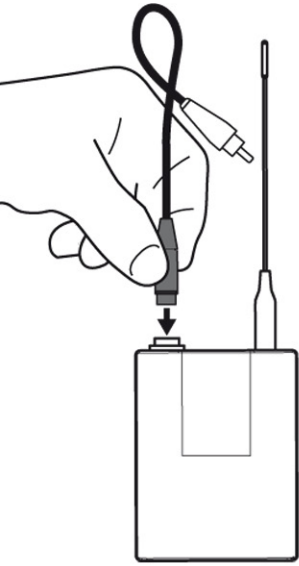

Catchbox Pro adapter cables

Catchbox Pro includes a set of 3 different adapter cables to accommodate different transmitters with different pinouts. Specific models from popular transmitter brands such as Shure, Sennheiser and AKG can be used with these cables. Adapter cables with other type of pinouts can be manufactured per request. For suitable transmitters, see the list below.